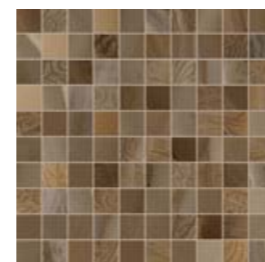

MODULO ROSE 25x75

44530 MIX LIGHT/SEGESTA

● 44531 MIX DARK/CAPPUCCINO

● 44533 AMANI BRONZE

MOSAICO DECORATO 25x25

44650 MIX LIGHT/SEGESTA

44651 CAPPUCCINO

44652 MIX DARK